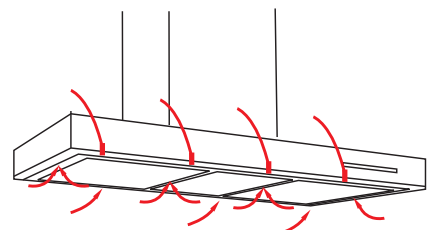

SILENT WALLMOUNT RANGEHOOD 90cm DS3326-9S

Pictured: Perimeter Aspiration image for illustration purposes only.

- **unique design** - stainless steel with black tempered glass fascia canopy, creates a bold, on-trend kitchen style.
- **Perimeter Aspiration** - as smoke and steam rises, it is directed to the outer edges of each individual plate, before being extracted through the filters.
- **powerful silent extraction** - the German engineered Isodrive® motor delivers effective, efficient extraction of steam, smoke, and odour removal - leaving your kitchen air fresher.
- **convenient features** - touch sensitive control with 5 speed levels and a 15 minute auto shut-off timer, so you can leave the kitchen and the rangehood will switch off after clearing the air.

SILENT WALLMOUNT RANGEHOOD 90cm DS3326-9S

DESCRIPTION

- stainless steel finish
- Perimeter Aspiration
- Silent Isodrive® motor system
- touch sensitive and remote controls, digital display
- 5 x speed levels
- 15 minute delay timer with auto shut-off
- 4 x LED lights
- aluminium, dishwasher safe filters
- 3 Year Warranty on Canopy

TECHNICAL DATA

DS3326-9S

- stainless steel, black glass fascia
- dimensions: (W x D) 898 x 500 mm
- 1 x filter
- ducting included

MOTOR OPTIONS

- **S1** - single external motor
 - 650 m³/h airflow
 - 150mm flexi ducting (4m),
 - install roof/wall/eaves
- **ST** - single external motor
 - 900 m³/h airflow
 - 200mm flexi ducting (6m)
 - install roof/wall
- **SP** - single external motor
 - 1600 m³/h airflow
 - 200mm flexi ducting (6m)
 - install roof/wall
- 10 Year Warranty on Motor