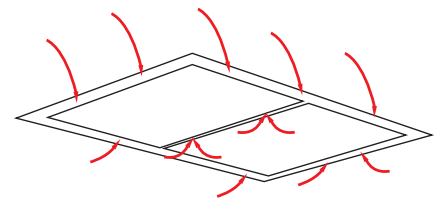

UM4220-12S, UM422G-12S CASSETTE/120cm

schweigen

UM4220-12S
Stainless Steel

UM422G-12S
Stainless Steel & Glass

Pictured: Perimeter Aspiration image for illustration purposes only.

- **innovative solution** - this ceiling/cassette is ideal over island or peninsula style kitchen benches, maintaining an uninterrupted eyeline, available in stainless steel or stainless steel with black glass, creating a sleek, glamorous kitchen style.
- **powerful silent extraction** - a Perimeter Aspiration style rangehood with externally mounted, German engineered Isodrive® motor options, delivers effective, efficient extraction leaving your kitchen air fresher.
- **convenient features** - soft-touch controls with 5 speed levels and a 15 minute auto shut-off timer, so you can leave the kitchen and the rangehood will switch off after clearing the air.

UM4220-12S, UM422G-12S CASSETTE/120cm

Description

- stainless steel or stainless steel with black glass finish
- ceiling/bulkhead cassette rangehood
- Perimeter Aspiration
- silent Isodrive® motor system
- remote control operation*
- 4 x speed levels
- 15 minute delay timer with auto shut off
- 6 x halogen lights
- 2 x stainless steel, dishwasher safe filters
- 3 Year Warranty on canopy

Technical data

- UM4220-12S**
 - stainless steel
 - dimensions: (W x D)
1200 x 700 mm
- UM422G-12S**
 - stainless steel & glass
 - dimensions: (W x D)
1200 x 700 mm

Motor options

- **SP** - single external motor, 1600 m³/h airflow, 200mm flexi ducting (6m), install roof/wall
- **SP2** - single external motor, 3000 m³/h airflow, 200mm flexi ducting (2 x 6m), install roof/wall
- **SE** - single external motor, 3200 m³/h airflow, 200mm flexi ducting (4m), install roof/wall