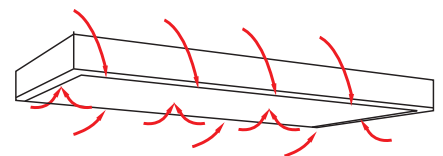

UM-PA9S UNDERMOUNT /90cm

schweigen

Pictured: Perimeter Aspiration image for illustration purposes only; electronic touch control operation panel.

- **innovative design** - this stainless steel undermount rangehood integrates seamlessly with kitchen cabinetry, creating a modern minimalist style kitchen.
- **powerful silent extraction** - a Perimeter Aspiration style rangehood with externally mounted, German engineered Isodrive® motor delivers effective, efficient extraction leaving your kitchen air fresher.
- **Perimeter Aspiration** - as smoke and steam rises, it is directed to the outer edges of each individual plate, before being extracted through the filters.

UM-PA9S UNDER MOUNT /90cm

Description

- stainless steel finish
- Perimeter Aspiration
- silent Isodrive® motor system
- soft touch controls, digital display
- 4 x speed levels
- 15 minute delay timer with auto shut off
- strip LED illumination
- stainless steel, dishwasher safe filters
- ducting included
- 3 Year Warranty on Canopy
- 10 Year Warranty on Motor

Technical data

- UM-PA9S**
- dimensions: (W x D)
895 x 295 mm
 - 2 x filters

Motor options

- **S1** - single external motor, 650 m³/h airflow, 150mm flexi ducting (4m), install roof/wall/eaves
- **ST** - single external motor, 900 m³/h airflow, 200mm flexi ducting (6m), install roof/wall
- **SP** - single external motor, 1600 m³/h airflow, 200mm flexi ducting (6m), install roof/wall